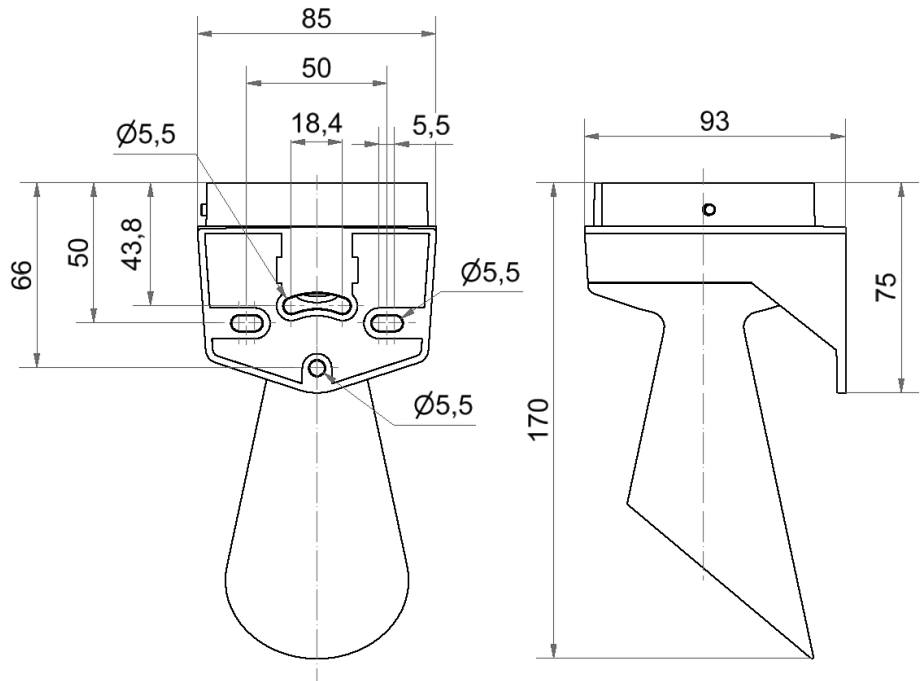

EvoSIGNAL / EvoSIGNAL Accessories

Midi Horn Bracket WM GY

DRAWING

! For additional installation and mounting information, refer to the appropriate user guide at www.werma.com. This printed copy is for information only and is subject to alteration.