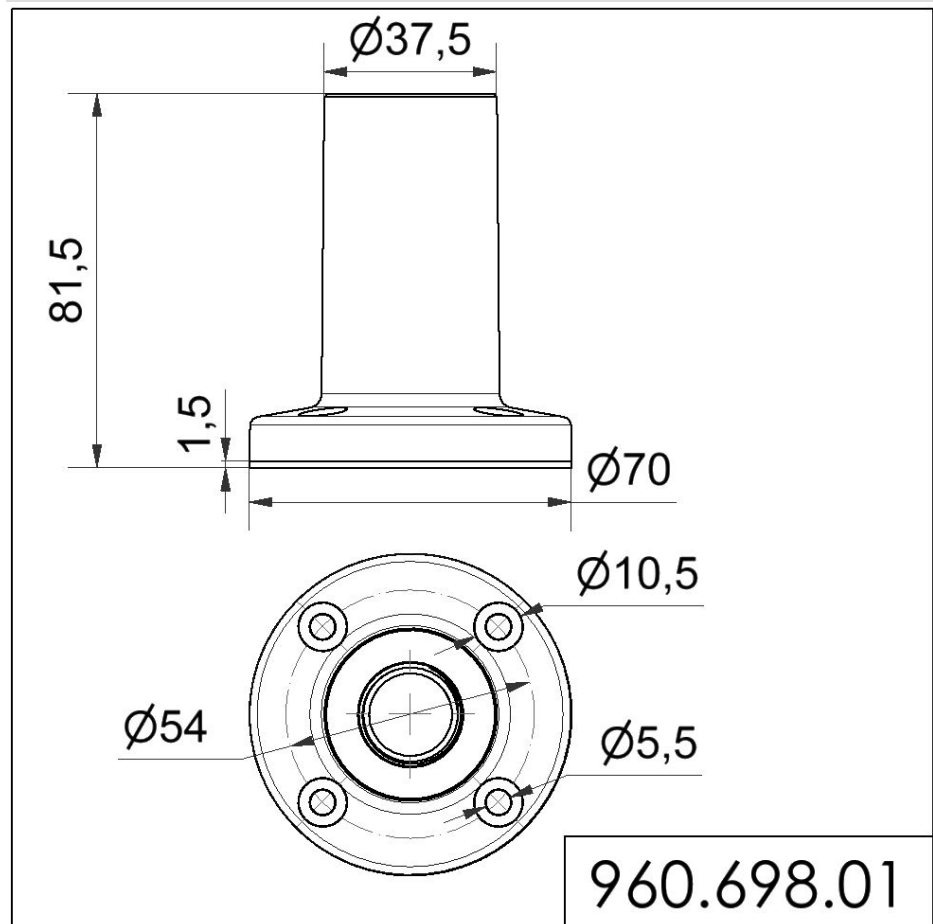

KOMPAKT 37 / Accessories

Base w. integrated tube BK

Part No.: 960.698.01

MECHANICAL DATA	
Height	82 mm
Diameter	70 mm
Materials	PC
Housing colour	Black
Weight with packaging	49 g
Product weight	49 g

APPROVAL DATA	
Conforms with CE	No
WEEE	No
Conforms with RED directive	No
Conform with ATEX-directive	No
Conforms with CCC	No
Conforms with UL	No
Conforms with FCC	No
Conforms with IC	No
EAC certificate available	No
Conforms with AS-I	No
ICAO Certification	No
Conforms with GL	No
Conforms with RoHS CN	No

Base w. integrated tube BK

DRAWING

For additional installation and mounting information, refer to the appropriate user guide at www.werma.com. This printed copy is for information only and is subject to alteration.