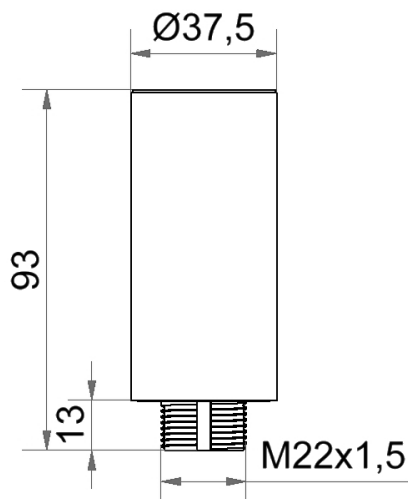

DRAWING

For additional installation and mounting information, refer to the appropriate user guide at www.werma.com. This printed copy is for information only and is subject to alteration.