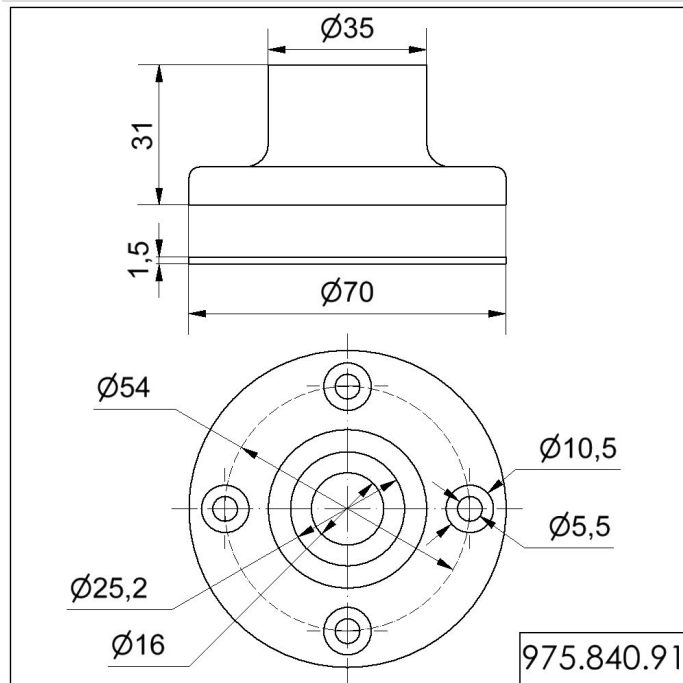

KombiSIGN 50 / Accessories

Base for tube D25mm, metal BK**Part No.:** 975.840.91**MECHANICAL DATA**

Height	31 mm
Diameter	70 mm
Materials	Aluminium
Housing colour	Black
Weight with packaging	109 g
Product weight	109 g

Base for tube D25mm, metal BK

DRAWING

For additional installation and mounting information, refer to the appropriate user guide at www.werma.com. This printed copy is for information only and is subject to alteration.