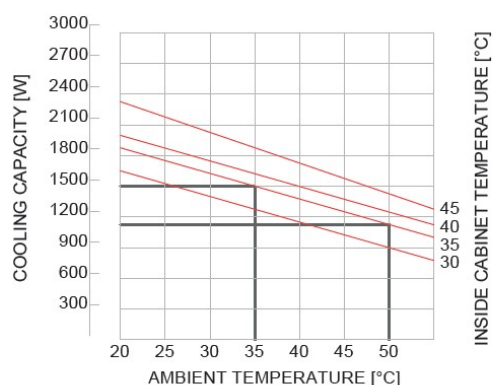

Air Conditioning

ARK

AIR CONDITIONER FOR 19" ENCLOSURES

Features	Unit	ARK050.000	ARK100.000	ARK150.000
Power supply	V/Hz	230V/1ph/50-60		
Dimensions HxWxD	mm	266x483x550		
Cooling capacity A35A35	W	600	630	1450/1500
Cooling capacity A35A50	W			1080/1130
Max current	A			4.9/5.5
Inrush current	A	9.5		16.5
Absorbed electric power A35A35	W	450/520		820/950
Weight	kg	25		36
Refrigerant	-	R134a		
Operating temperature (ambient)	°C (°F)	+20/+55 (+68/+131)		
Operating temperature (enclosure)	°C (°F)	+20/+45 (+68/+113)		
Noise level	dB(A)	70		
Conformity/Certifications	-	CE		
Protection degree EN60529/1 (enclosure)	-	IP54		
Protection degree EN60529/1 (ambient)	-	IP34		
Colour	-	RAL 7035		