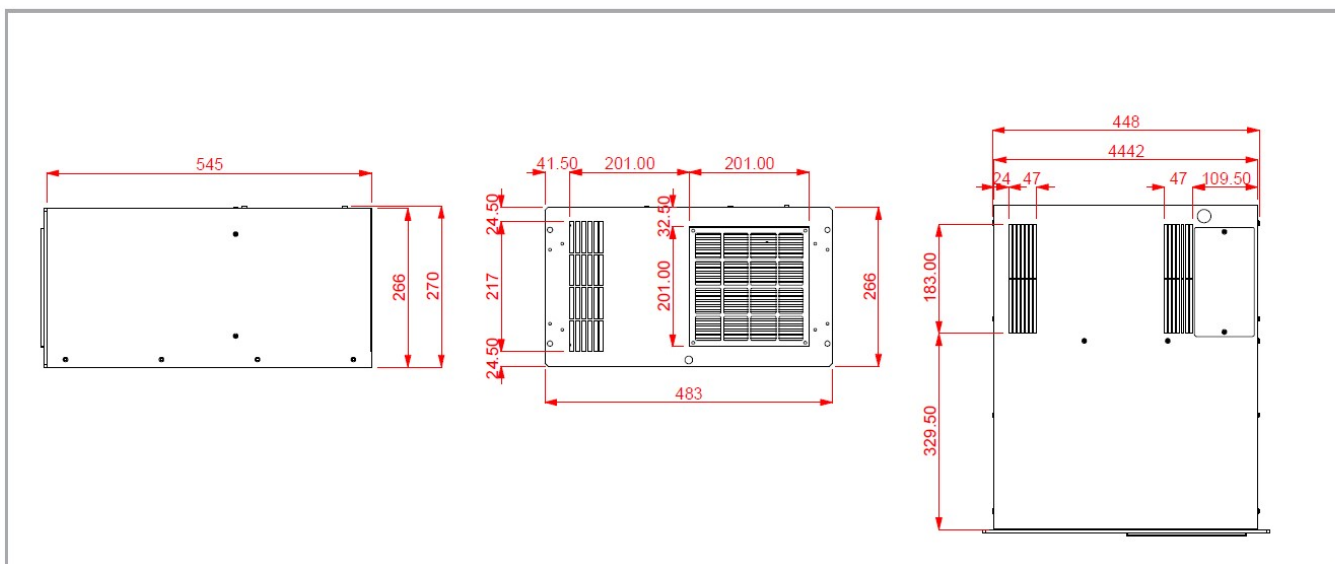

Specifications, values and drawings are subject to change without notice.