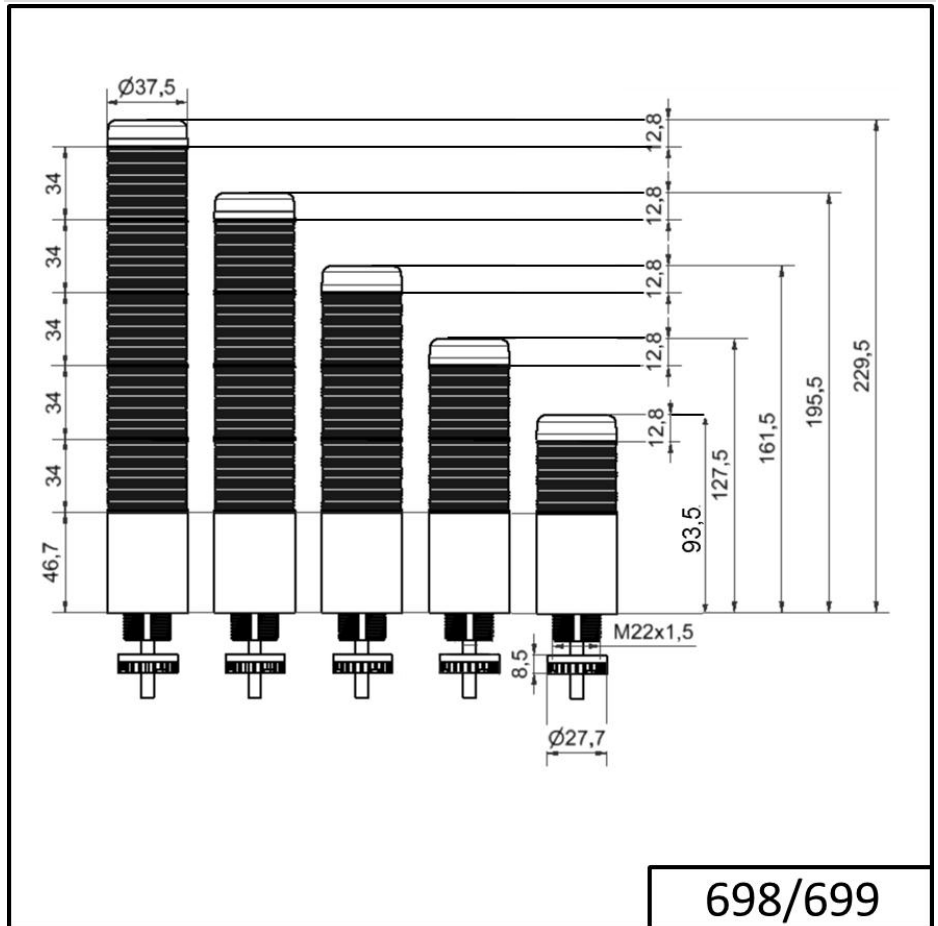

Completely pre-assembled Signal Towers / KOMPAKT 37
K37 cable EM Pulse tone 24VAC/DC GN/RD

DRAWING

For additional installation and mounting information, refer to the appropriate user guide at www.werma.com. This printed copy is for information only and is subject to alteration.