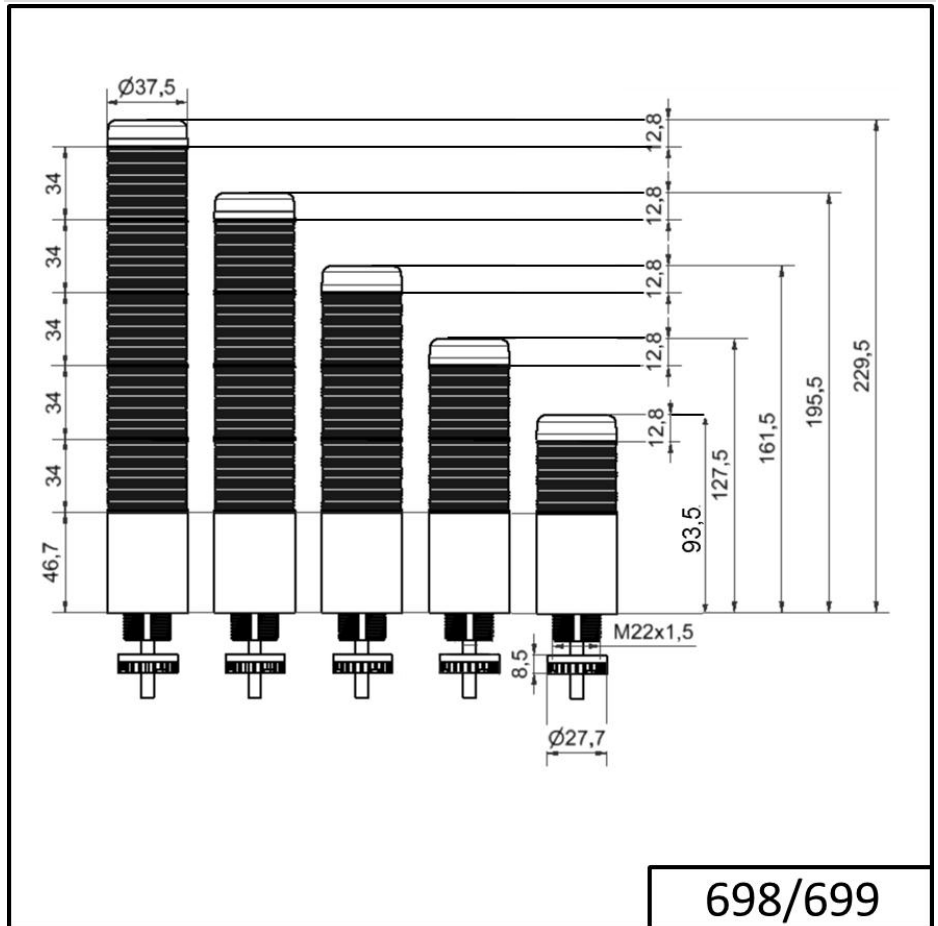

Completely pre-assembled Signal Towers / KOMPAKT 37
K37 plug EM Pulse tone 24VAC/DC GN/YE/RD

DRAWING

! For additional installation and mounting information, refer to the appropriate user guide at www.werma.com. This printed copy is for information only and is subject to alteration.