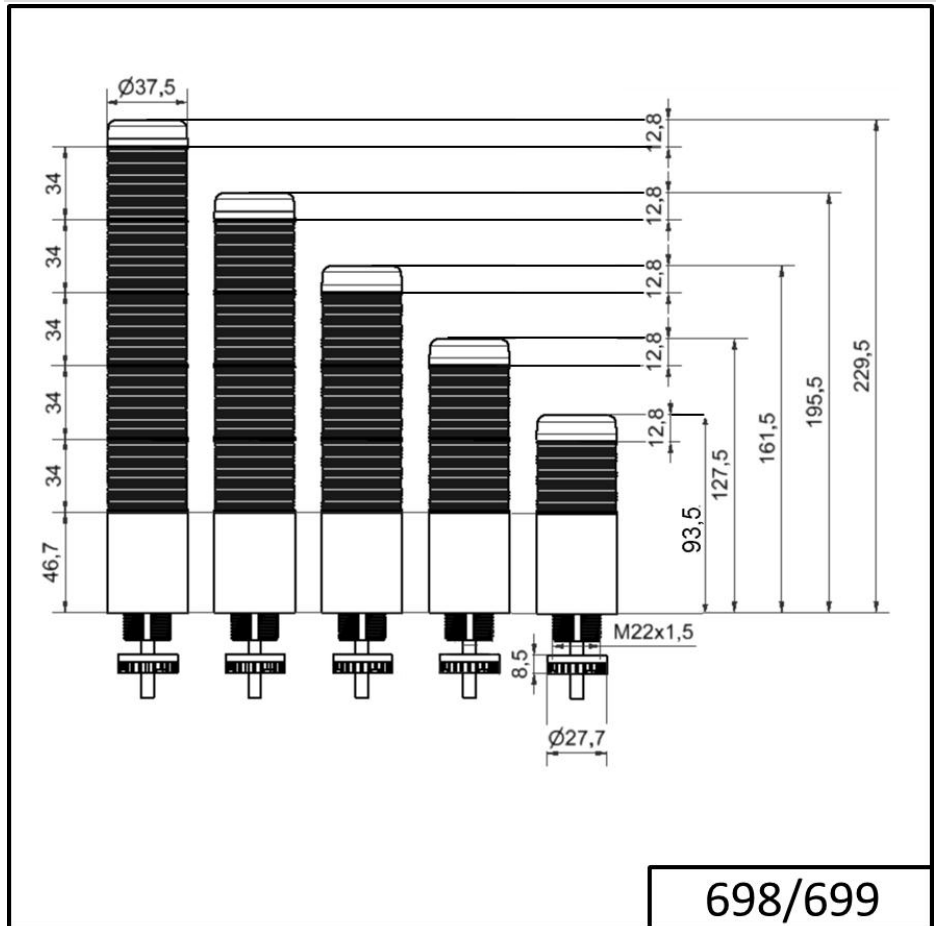

Completely pre-assembled Signal Towers / KOMPAKT 37
K37 plug EM Pulse tone 24VAC/DC BU/GN/YE

DRAWING

For additional installation and mounting information, refer to the appropriate user guide at www.werma.com. This printed copy is for information only and is subject to alteration.