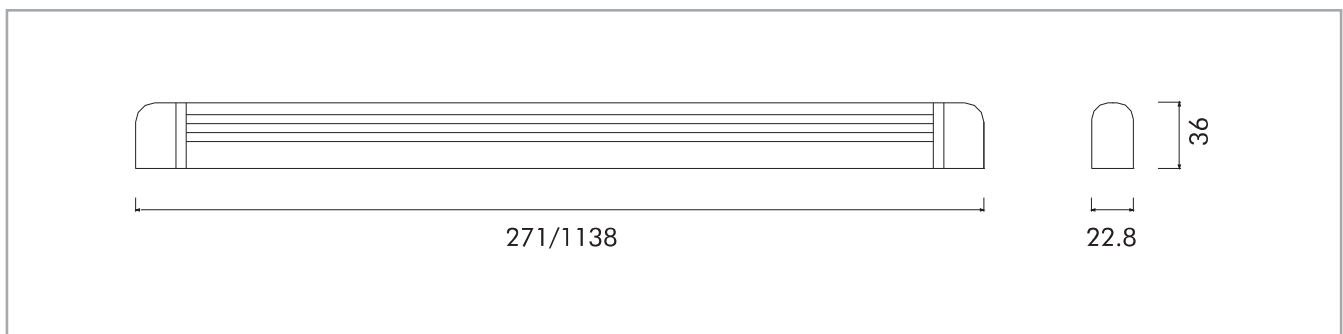

Specifications, values and drawings are subject to change without notice.