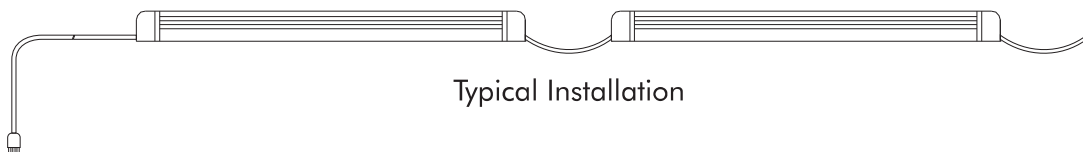

Specifications, values and drawings are subject to change without notice.