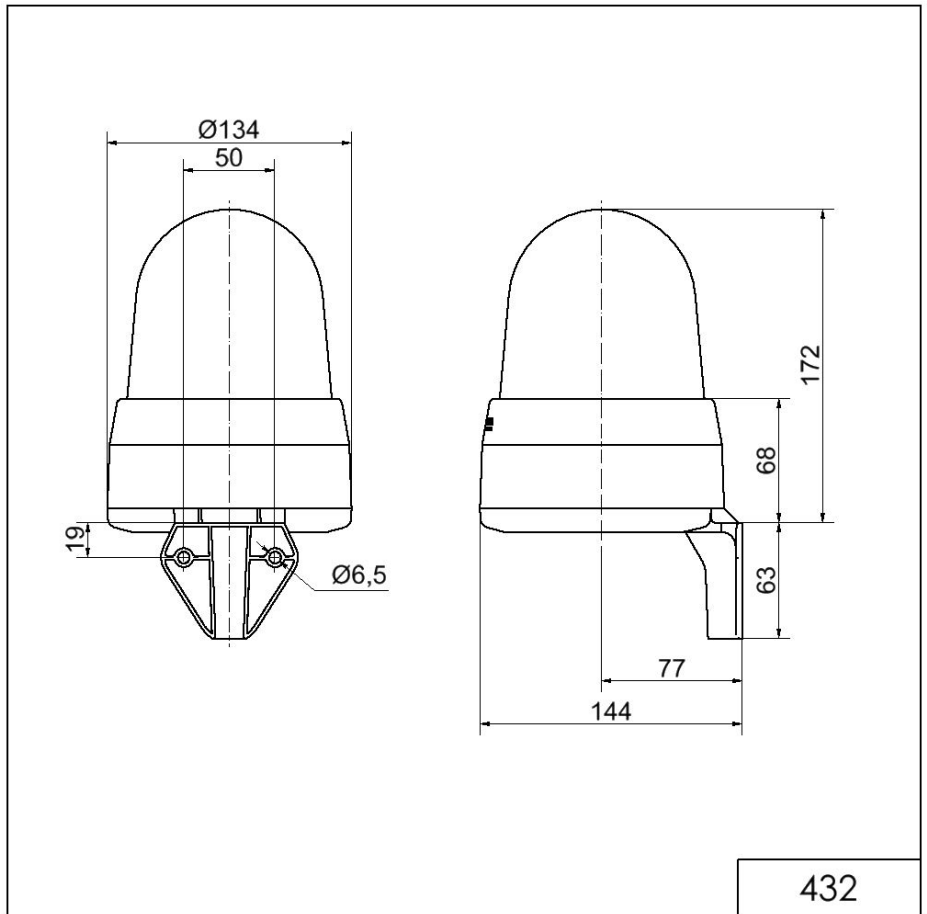

Midi / LED/Multi-Tone Sounder 432

LED Siren WM 32 tne 24VAC/DC YE

Part No.: 432.300.75

MECHANICAL DATA	
Length	144 mm
Width	134 mm
Height	235 mm
Diameter	134 mm
Materials	PC PC/ABS
Dome colour	Yellow
Housing colour	Grey
Protection category	IP65
Connection	Screw terminals
cross-sectional area maximum	1,50mm ² / 16AWG
Cable entry	Membrane grommet
Cable entry minimum	d = 1 mm
Cable entry maximum	d = 13 mm
Tension relief	Present (conforms to VDI)
Type of fixing	Wall mounting
Service life optical	50,000 h maximum
Acoustic service life	5,000 h minimum
Working temperature minimum	-30°C
Working temperature maximum	+50°C
UL Type Rating	Type 12
Weight with packaging	645 g
Product weight	500 g
ELECTRICAL DATA	
Operating voltage	24V
Operating voltage type	AC/DC
Operating voltage frequency	50Hz
Operating voltage tolerance	+/- 10%
Rated operational voltage	24 VDC
Rated operational current	540 mA
Rated inrush current	400 mA
Protection class	Protection class 2
Pollution degree	3
OPTICAL DATA	
Light source	LED
Light colour	Yellow
Optical signal image	Permanent

! For additional installation and mounting information, refer to the appropriate user guide at www.werma.com. This printed copy is for information only and is subject to alteration.

Midi / LED/Multi-Tone Sounder 432

LED Siren WM 32 tne 24VAC/DC YE

ACUSTICAL DATA	
Volume/dB(max) at 1m distance	108,0 dB (A)
Acoustic signal image	Multi-tone
Number of tones	32 tone

DRAWING

For additional installation and mounting information, refer to the appropriate user guide at www.werma.com. This printed copy is for information only and is subject to alteration.