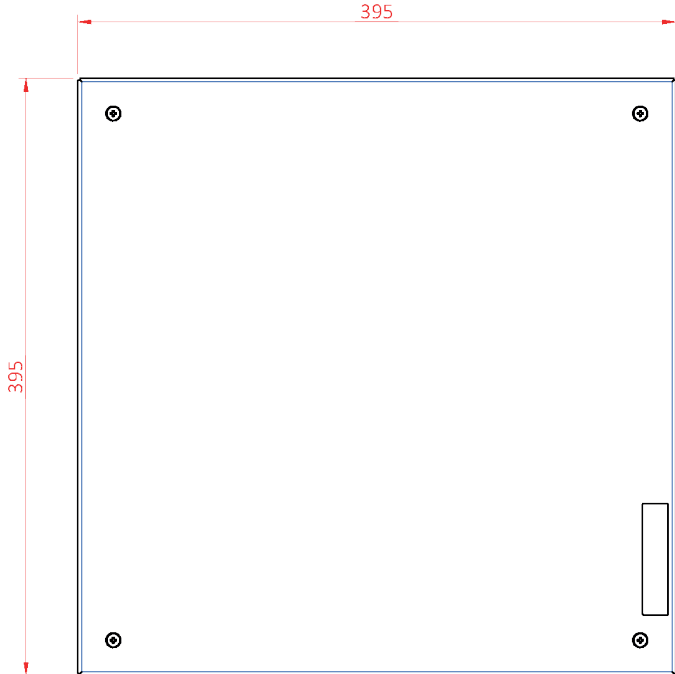

KryosROOF Layout

TSF19-20

TSV19-20